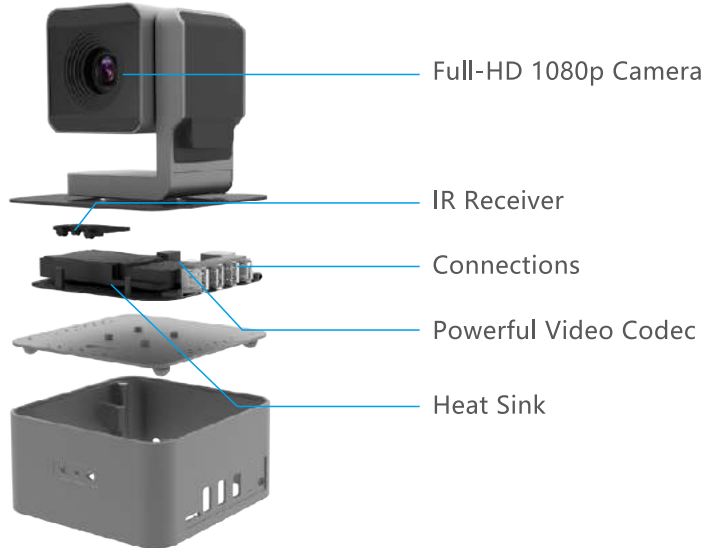

EasyConf HD Z1

Video Conference Endpoint

All-in-one design to save hardware cost

Integrate with Full-HD 1080p camera and powerful video codec, no need to buy expensive MCU, to save the hardware cost and improve the way of your collaboration in the huddle rooms.

Easy to setup and use , start your communication in minutes

All-in-one design, start the video meeting in minutes: connect the power adapter, HDMI cable, and Internet (Wi-Fi or Ethernet), then connect to your speakerphone, you are ready to communicate.